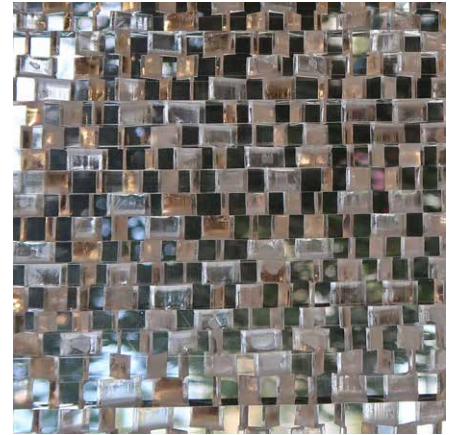

Standard Textures | Patterns

Tactile Acrylic | Fabric Crystal

Tactile Acrylic | Fabric Pattern

Tactile Acrylic | Diamond Pattern

Tactile Acrylic | Organic Mica

Tactile Acrylic | Organic Wood

Tactile Acrylic | Translucent

Contact a product manager for bespoke textures and patterns.

Standard Textures | Patterns

Tactile Acrylic | Fabric Crystal
Black Satin

Tactile Acrylic | Fabric Crystal
Black Woven

Tactile Acrylic | Fabric Crystal
Blue Iridescent

Tactile Acrylic | Fabric Crystal
White

Contact a product manager for bespoke textures and patterns.

Standard Textures | Patterns

Tactile Acrylic | Fabric Crystal
Yellow

Tactile Acrylic | Fabric Mesh
Linen Light

Tactile Acrylic | Fabric Pattern
Clear

Tactile Acrylic | Fabric Pattern
Filament

Tactile Acrylic | Fabric Pattern
Fossilized

Tactile Acrylic | Fabric Pattern
Strands

Tactile Acrylic | Fabric Pattern
White