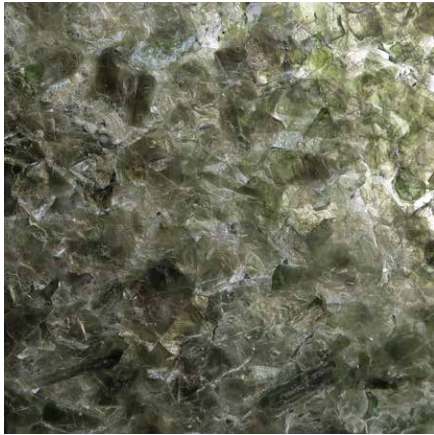

Contact a product manager for bespoke textures and patterns.

Standard Textures | Patterns

Tactile Acrylic | Fabric Crystal
Black Satin

Tactile Acrylic | Fabric Crystal
Black Woven

Tactile Acrylic | Fabric Crystal
Blue Iridescent

Tactile Acrylic | Fabric Crystal
White

Contact a product manager for bespoke textures and patterns.

Standard Textures | Patterns

Tactile Acrylic | Fabric Crystal
Yellow

Tactile Acrylic | Fabric Mesh
Linen Light

Tactile Acrylic | Fabric Pattern
Clear

Tactile Acrylic | Fabric Pattern
Filament

Tactile Acrylic | Fabric Pattern
Fossilized

Tactile Acrylic | Fabric Pattern
Strands

Tactile Acrylic | Fabric Pattern
White

Tactile Acrylic | Organic Mica
Black

Tactile Acrylic | Organic Mica
Brown

Contact a product manager for bespoke textures and patterns.

Standard Textures | Patterns

Tactile Acrylic | Organic Mica
Green

Tactile Acrylic | Organic Mica
Grey