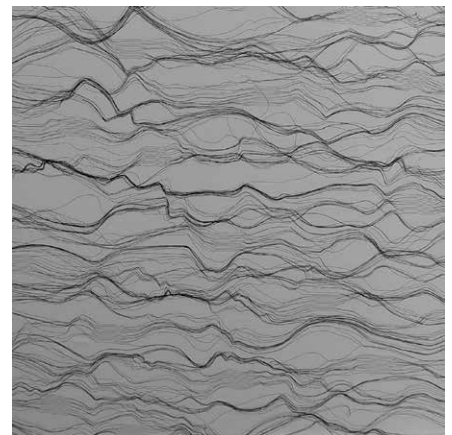

Tactile Acrylic | Fabric Crystal
White

Contact a product manager for bespoke textures and patterns.

Standard Textures | Patterns

Tactile Acrylic | Fabric Crystal
Yellow

Tactile Acrylic | Fabric Mesh
Linen Light

Tactile Acrylic | Fabric Pattern
Clear

Tactile Acrylic | Fabric Pattern
Filament

Tactile Acrylic | Fabric Pattern
Fossilized

Tactile Acrylic | Fabric Pattern
Strands

Tactile Acrylic | Fabric Pattern
White