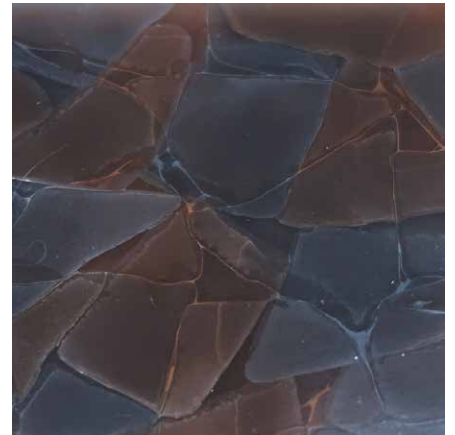

Standard Textures | Patterns

Tactile Glass | Recycled

Contact a product manager for bespoke textures and patterns.

Standard Colors | Tonalities - Recycled Glass

Tactile Glass | Recycled Glass
Cocoa

Tactile Glass | Recycled Glass
Alabaster

Tactile Glass | Recycled Glass
Mint Green

Contact a product manager for bespoke colors and tonalities.

Standard Colors | Tonalities - Recycled Glass

Tactile Glass | Recycled Glass
Mughal Green

Tactile Glass | Recycled Glass
Slate Gray

Tactile Glass | Recycled Glass | Backlit
Cocoa

Tactile Glass | Recycled Glass | Backlit
Cracked Blue

Contact a product manager for bespoke colors and tonalities.

Standard Colors | Tonalities - Recycled Glass

Tactile Glass | Recycled Glass | Backlit
Slate Gray

Tactile Glass | Recycled Glass | Backlit
Teal

Contact a product manager for bespoke colors and tonalities.