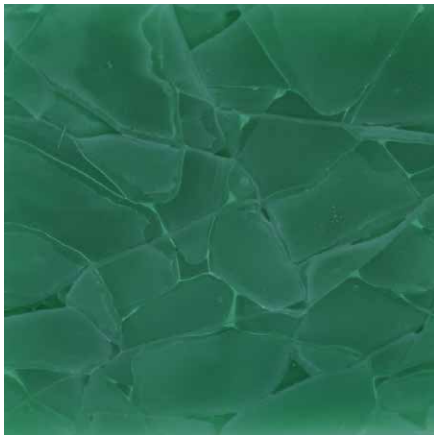

Standard Textures | Patterns

Tactile Glass | Recycled

Contact a product manager for bespoke textures and patterns.

Standard Colors | Tonalities - Recycled Glass

Tactile Glass | Recycled Glass
Cocoa

Tactile Glass | Recycled Glass
Alabaster

Tactile Glass | Recycled Glass
Autumn

Tactile Glass | Recycled Glass
Cappuccino

Tactile Glass | Recycled Glass
Clover

Tactile Glass | Recycled Glass
Cracked Blue

Tactile Glass | Recycled Glass
Jade

Tactile Glass | Recycled Glass
Midnight Blue

Tactile Glass | Recycled Glass
Mint Green

Contact a product manager for bespoke colors and tonalities.

Standard Colors | Tonalities - Recycled Glass

Tactile Glass | Recycled Glass
Mughal Green

Tactile Glass | Recycled Glass
Slate Gray

Tactile Glass | Recycled Glass | Backlit
Cocoa

Tactile Glass | Recycled Glass | Backlit
Cracked Blue

Contact a product manager for bespoke colors and tonalities.

Standard Colors | Tonalities - Recycled Glass