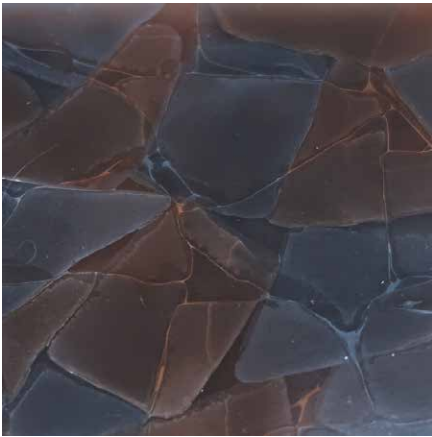

Standard Textures | Patterns

Tactile Glass | Recycled

Contact a product manager for bespoke textures and patterns.

Standard Colors | Tonalities - Recycled Glass

Tactile Glass | Recycled Glass
Cocoa

Tactile Glass | Recycled Glass
Alabaster

Tactile Glass | Recycled Glass
Mint Green

Contact a product manager for bespoke colors and tonalities.

Standard Colors | Tonalities - Recycled Glass

Tactile Glass | Recycled Glass
Mughal Green

Tactile Glass | Recycled Glass
Slate Gray

Tactile Glass | Recycled Glass | Backlit
Cocoa

Tactile Glass | Recycled Glass | Backlit
Cracked Blue

Contact a product manager for bespoke colors and tonalities.

Standard Colors | Tonalities - Recycled Glass

Tactile Glass | Recycled Glass | Backlit
Slate Gray

Tactile Glass | Recycled Glass | Backlit
Teal

Contact a product manager for bespoke colors and tonalities.