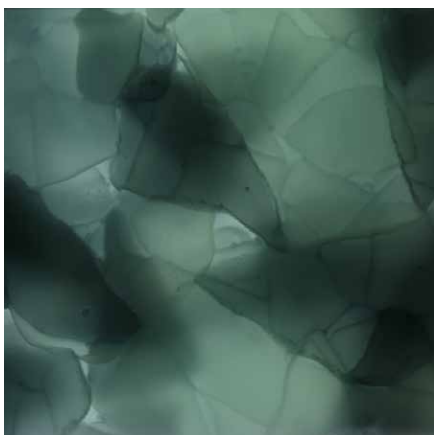

Tactile Glass | Recycled Glass
Mint Green

Contact a product manager for bespoke colors and tonalities.

Standard Colors | Tonalities - Recycled Glass

Tactile Glass | Recycled Glass
Mughal Green

Tactile Glass | Recycled Glass
Slate Gray

Tactile Glass | Recycled Glass
Teal

Tactile Glass | Recycled Glass | Backlit
Alabaster

Tactile Glass | Recycled Glass | Backlit
Autumn

Tactile Glass | Recycled Glass | Backlit
Cappuccino

Tactile Glass | Recycled Glass | Backlit
Clover

Tactile Glass | Recycled Glass | Backlit
Cocoa

Tactile Glass | Recycled Glass | Backlit
Cracked Blue

Contact a product manager for bespoke colors and tonalities.

Standard Colors | Tonalities - Recycled Glass

Tactile Glass | Recycled Glass | Backlit
Slate Gray

Tactile Glass | Recycled Glass | Backlit
Teal

Contact a product manager for bespoke colors and tonalities.