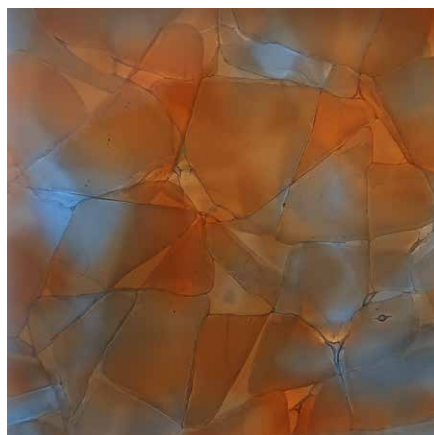

Tactile Glass | Recycled Glass | Backlit
Autumn