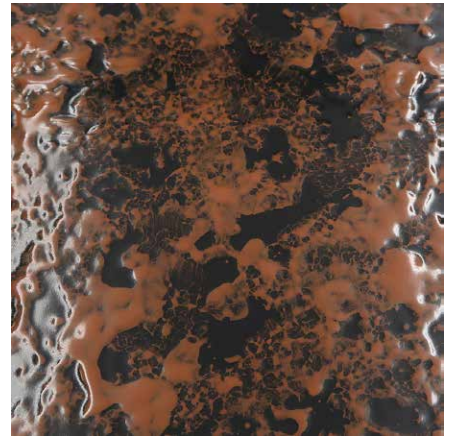

Tactile Porcelain Enamel Metal |
Sharkskin | Gold Metallescent

Contact a product manager for bespoke colors and tonalities.

Standard Colors | Tonalties - Digital Ceramic

Tactile Porcelain Enamel Metal |
Glass Artwork

Tactile Porcelain Enamel Metal |
Weathered Steel Artwork

Tactile Porcelain Enamel Metal |
Mineral Artwork

Customized graphics and highly detailed artwork
can be integrated with our Digital Ceramic.
Contact a product manager for more details.

Standard Colors | Tonalities - Sputter Coat

Tactile Porcelain Enamel Metal | Sputter Coat
Freckled Egg

Tactile Porcelain Enamel Metal | Sputter Coat
Green Marble

Tactile Porcelain Enamel Metal | Sputter Coat
Granite

Contact a product manager for bespoke colors and tonalities.

Standard Colors | Tonalities - Sputter Coat

Tactile Porcelain Enamel Metal | Sharkskin Silver

Tactile Porcelain Enamel Metal | Sharkskin Light Silver