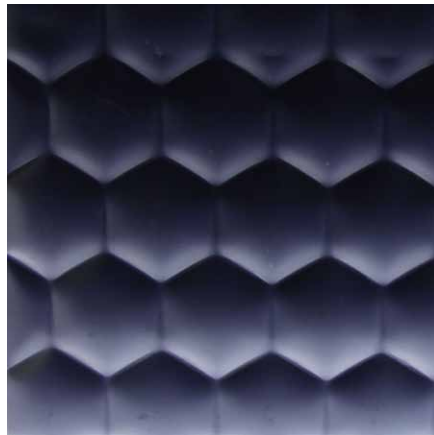

Standard Textures | Patterns

Tactile Formed Aluminum | Directional Finish

Tactile Formed Aluminum |
Non-Directional Finish

Tactile Formed Aluminum | Perforated

Tactile Formed Aluminum | Embossed

Tactile Formed Aluminum |
Hydraulic Pressed

Tactile Formed Aluminum | Anodized

Tactile Formed Aluminum |
Ceramic Composite Coating

Contact a product manager for bespoke textures and patterns.

Standard Colors | Tonalities

Tactile Formed Aluminum | Grey Anodized

Tactile Formed Aluminum | Grey Anodized

Tactile Formed Aluminum | Bronze Anodized

Tactile Formed Aluminum | Coal Anodized

Tactile Formed Aluminum |
Dark Bronze Anodized

Contact a product manager for bespoke colors and tonalities.

Tactile Formed Aluminum |
Ceramic Composite Coating | Sea Blue

Tactile Formed Aluminum |
Ceramic Composite Coating | White

Contact a product manager for bespoke colors and tonalities.