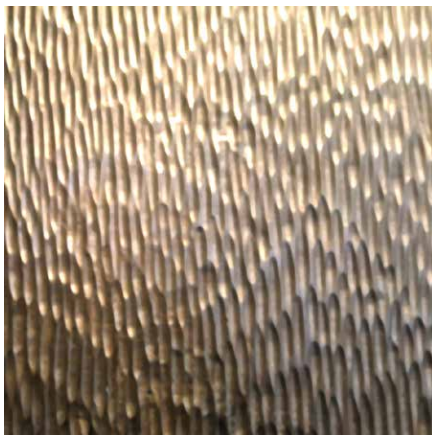

Standard Textures | Patterns

Tactile Formed Bronze | Non-Directional Finish

Tactile Formed Bronze | Directional Finish

Tactile Formed Bronze | Mill Finish

Tactile Formed Bronze | Chased

Tactile Formed Bronze | Etched  
Floral

Tactile Formed Bronze | Perforated

Tactile Formed Bronze | Hand Hammered

Contact a product manager for bespoke textures and patterns.

Standard Colors | Tonalities

Tactile Formed Bronze |  
Rose Patina

Tactile Formed Bronze |  
Ochre Patina