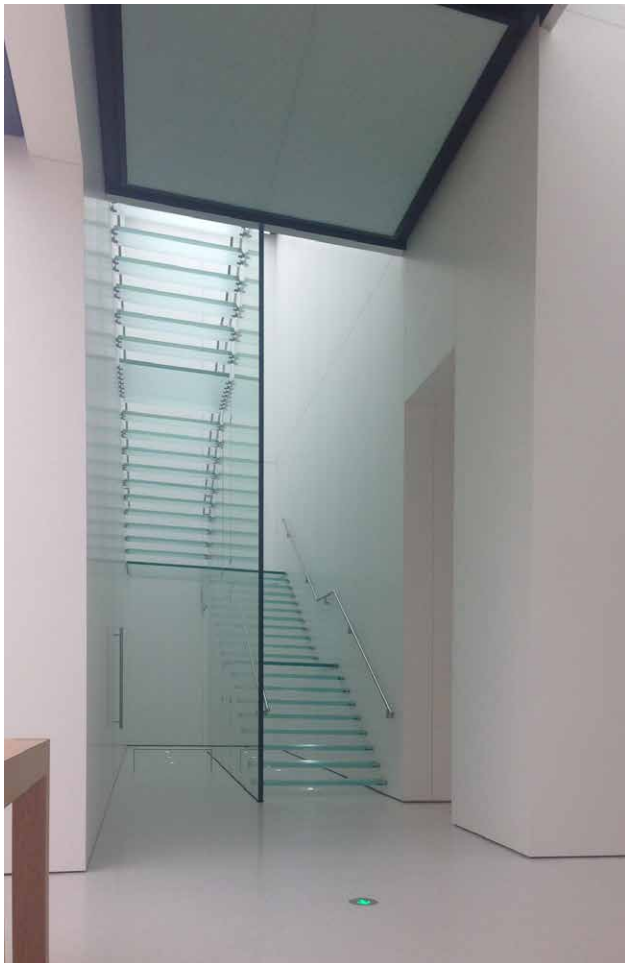

Branded Retail Qingdao