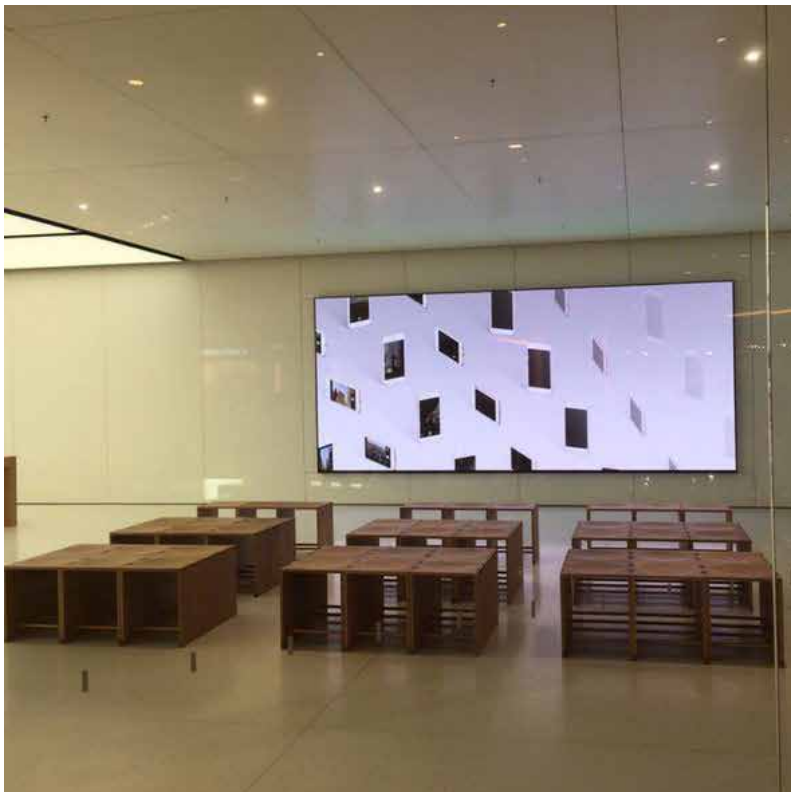

Branded Retail Macau