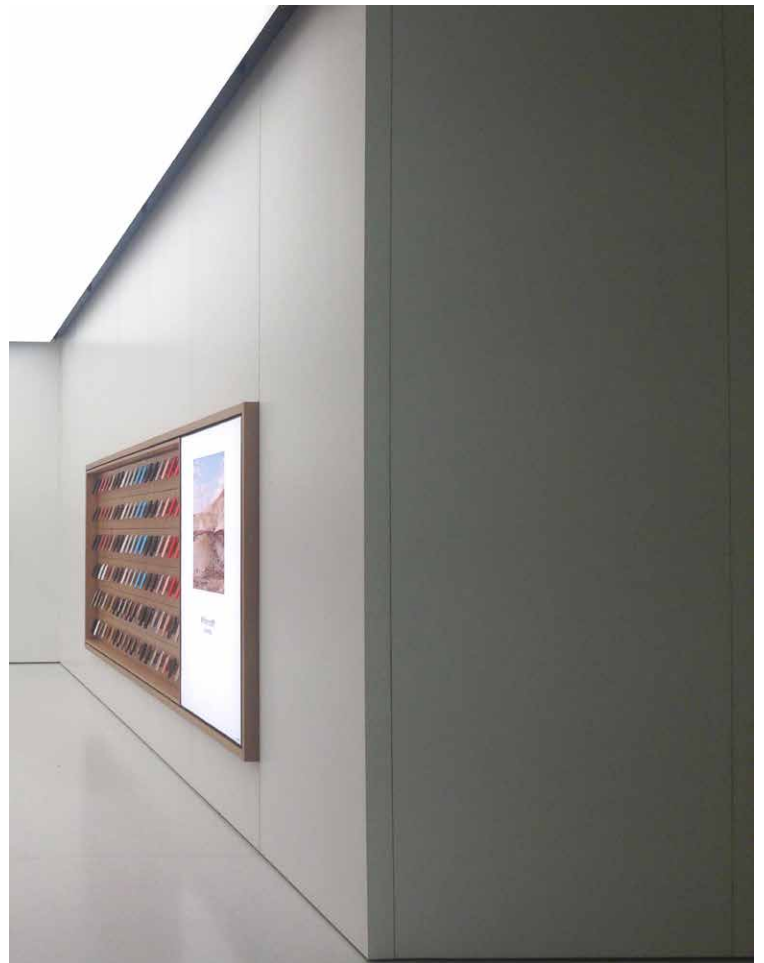

Branded Retail Qingdao