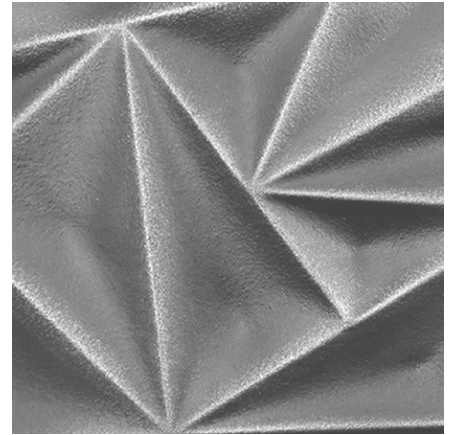

Standard Textures | Patterns

Tactile Polished GFRC | Standard

Tactile Polished GFRC | Scooped Pattern

Tactile Polished GFRC | Geometric Pattern

Tactile Polished GFRC | Fabric Pattern

We are able to create multidimensional patterns for your project.

Contact a product manager for bespoke textures and patterns.

Standard Colors | Tonalities

Tactile Polished GFRC | Sequoia Sand

Tactile Polished GFRC | Stone Gray

Tactile Polished GFRC | Pearl White

Tactile Polished GFRC | Almond

Tactile Polished GFRC | Sandstone

We are able to formulate a wide variety of colors for your project.

Contact a product manager for bespoke colors and tonalities.