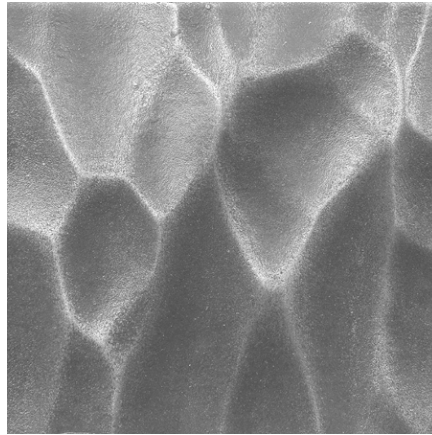

Standard Textures | Patterns

Tactile Polished GFRC | Standard

Tactile Polished GFRC | Scooped Pattern

Tactile Polished GFRC | Geometric Pattern

Tactile Polished GFRC | Fabric Pattern

We are able to create multidimensional patterns for your project.

Contact a product manager for bespoke textures and patterns.

Standard Colors | Tonalities

Tactile Polished GFRC | Sequoia Sand

Tactile Polished GFRC | Stone Gray

Tactile Polished GFRC | Pearl White

Tactile Polished GFRC | Almond

Tactile Polished GFRC | Sandstone

We are able to formulate a wide variety of colors for your project.

Contact a product manager for bespoke colors and tonalities.