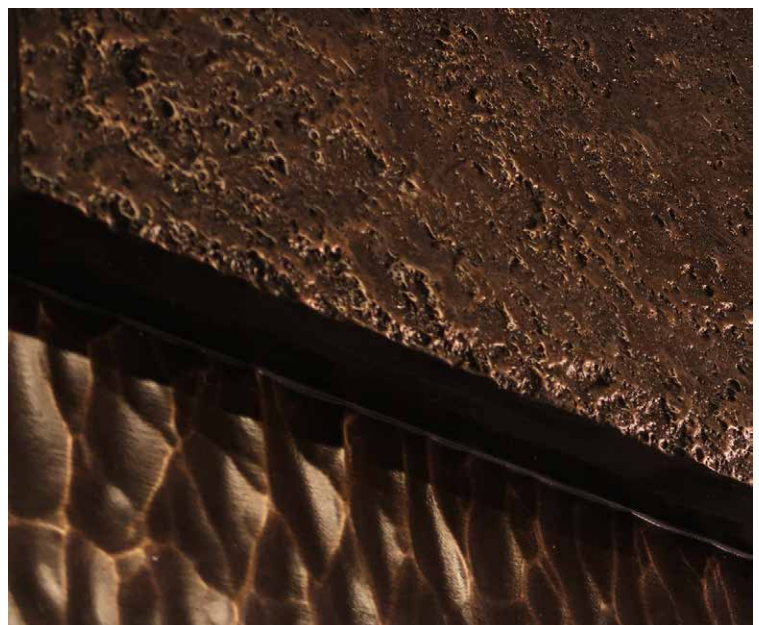

Private Residence Monterrey

PRIVATE RESIDENCE MONTERREY

A stunning private residence with cantilevered roof lines, which are accented with our Tactile Cast Fiber Reinforced Polymer (FRP) Cladding™ using our cast-in Bronze Melded Metal™ finish. The custom panels feature a robust sand texture, subtle reveal details, and a sculptural subordinate surface which provides depth and visual interest.

ARCHITECT: Drewett Works

LOCATION: Monterrey, Mexico

MATERIALS: Tactile Fiber Reinforced Polymer™
Tactile Melded Metal Bronze™

PRODUCTS: Tactile Cladding™

Phone: +1.888.219.2126

Email: info@architecturalmaterials.com