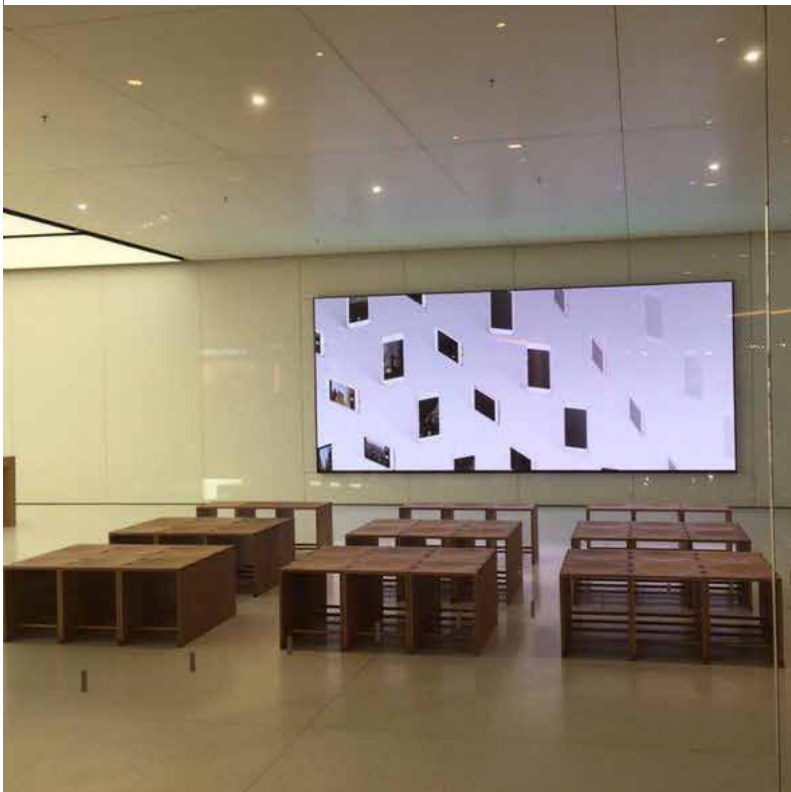

Copyright Architectural Materials. All rights reserved.

Contact a product manager for more information.

Version 10.20.1000.30 | TIC-PGFR-PR7

Branded Retail Macau

BRANDED RETAIL MACAU

The Macau store is one of the many branded retail environments featuring Tactile Polished GFRC Cladding™. This Macau location offers a unique experience for customers entering the retail store. Greeted with curved and flat large polished GFRC cladding panels at the entrance and throughout the store including columns and large stainless steel doors clad with our Tactile Polished GFRC™.

Contact a product manager for more information.

Version 10.20.1000.30 | TIC-PGFRC-PR8

Branded Retail Macau

Branded Retail Kunming

BRANDED RETAIL KUNMING

The Kunming retail store features a dramatic cylindrical entrance with all interior walls and storefronts clad with our Tactile Polished GFRC™. The Tactile Polished GFRC™ panels are up to 2000 mm wide (78") and 4500 mm (15'0") large in size. Our material is featured within the branded retail environment including the doors for the back of the house operations, flat and curved panels as well as public furnishings.