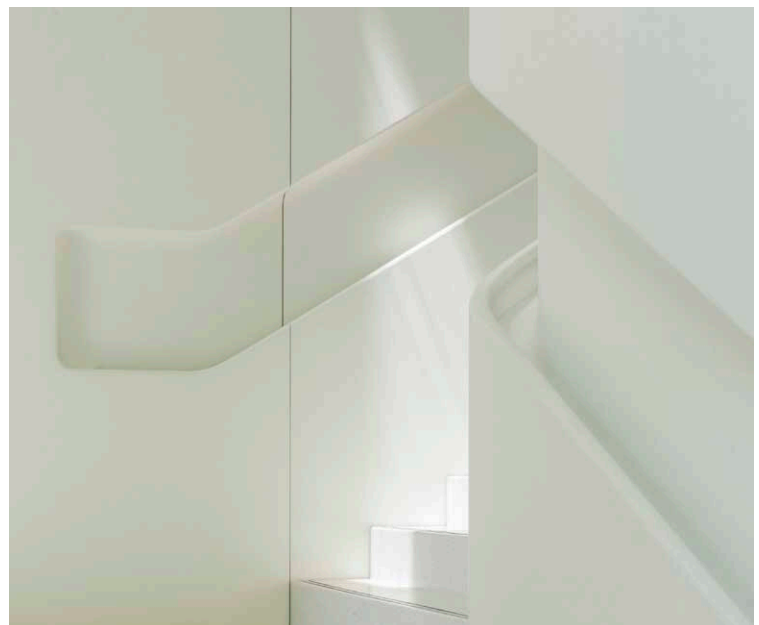

FLAGSHIP RETAIL DUBAI MALL

This branded environment spans two levels and an exterior terrace overlooking the famed fountains at the Dubai Mall. Our polished glass fiber reinforced concrete (Polished GFRC) panels clad the interior walls and soffits, storefronts, staircases with integrated handrails, curved door cladding and exterior panels. We integrated stainless steel trim components with the logo assembly for seamless unique conditions.

1. **ARCHITECT:** Foster + Partners
   LOCATION: Dubai, UAE
   MATERIALS: Tactile Polished GFRC Cladding™
   PRODUCTS: Tactile Cladding™