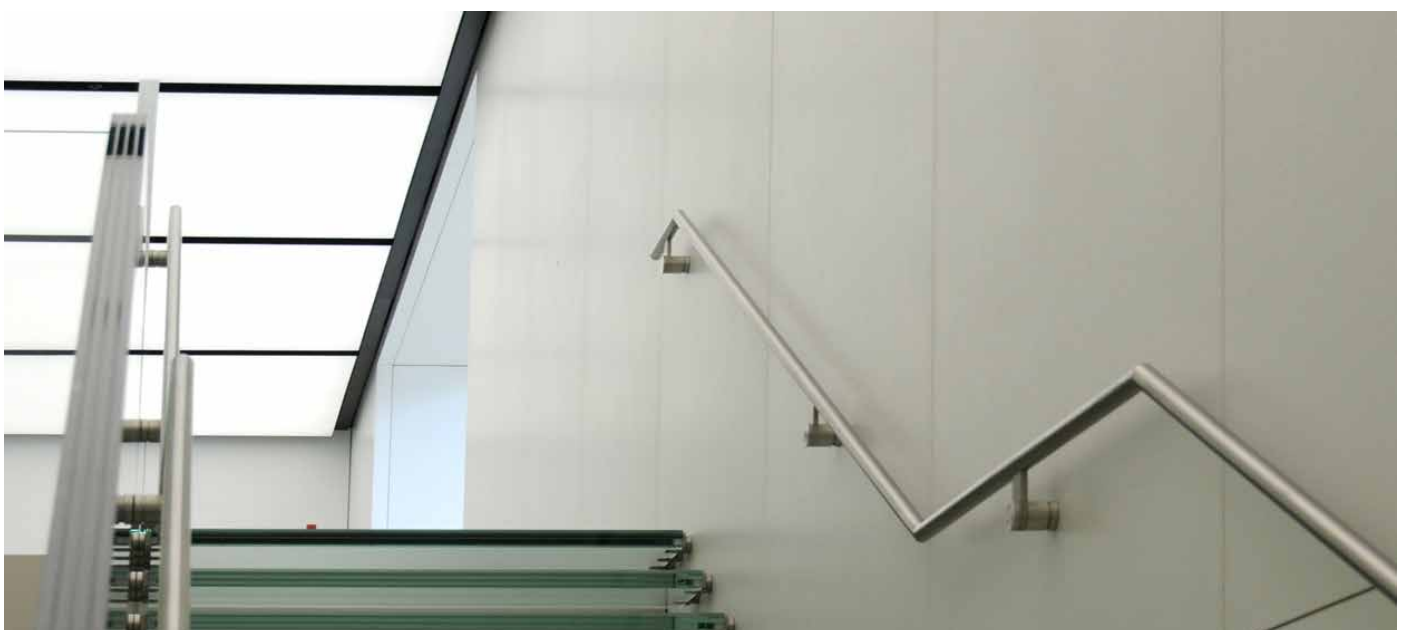

Branded Retail Qingdao