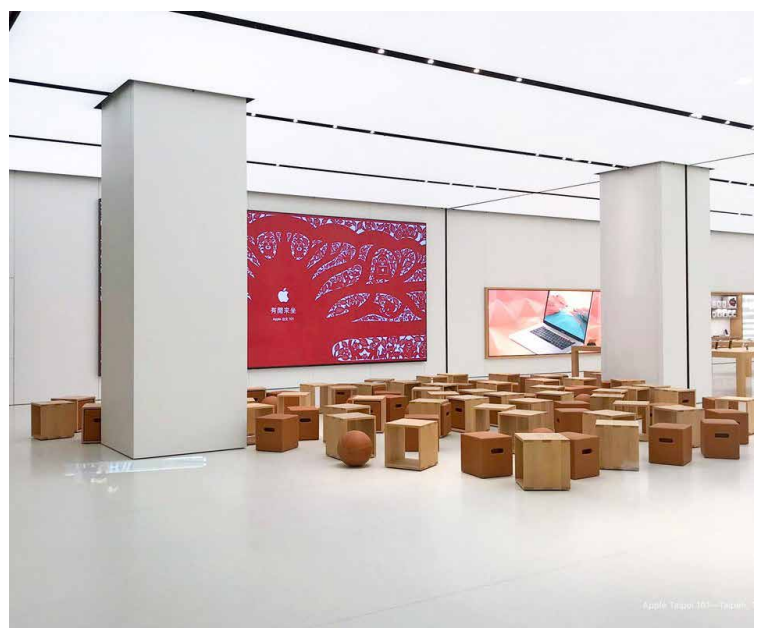

BRANDED RETAIL TAIPEI 101

As this Taipei 101 branded retail store opened in a retail complex at the base of one of the tallest buildings in the world, crowds of customers gather in this beautifully designed space. Upon entrance you are greeted with Tactile Polished GFRC™ curved panel cladding, column covers, oversized doors, fire extinguisher covers and back of the house door cladding. Polished GFRC has also been integrated with branded logos throughout the store.

- **ARCHITECT:** Foster + Partners
- **LOCATION:** Taipei, Taiwan
- **MATERIALS:** Tactile Polished GFRC Cladding™
- **PRODUCTS:** Tactile Cladding™