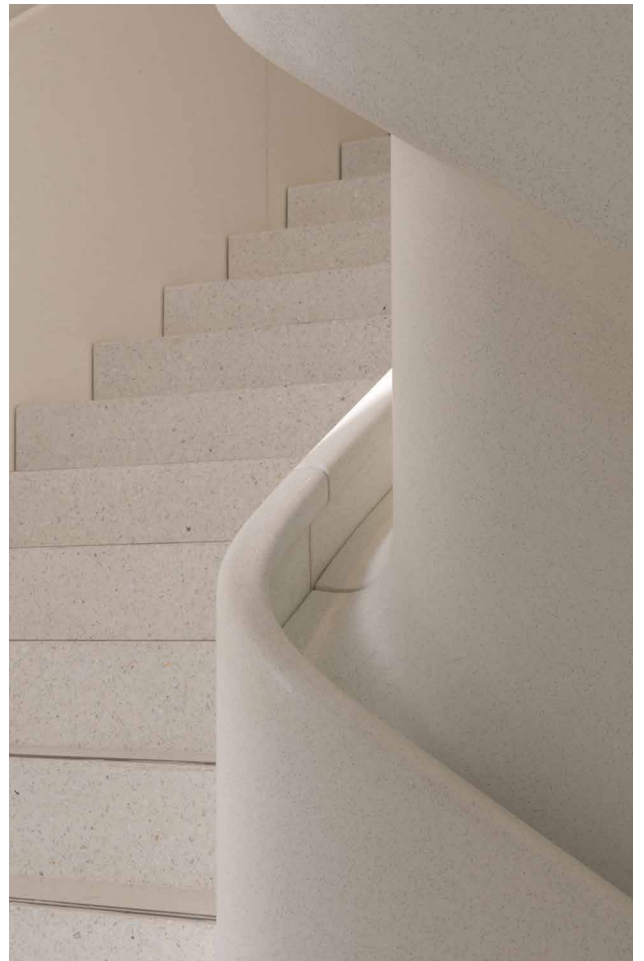

Flagship Retail Dubai Mall