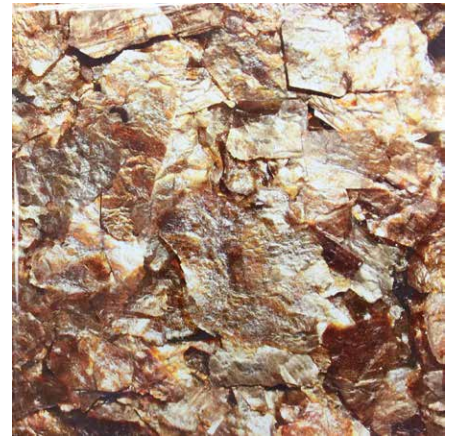

Tactile Porcelain Enamel Metal |
Mineral Artwork

Customized graphics and highly detailed artwork
can be integrated with our Digital Ceramic.
Contact a product manager for more details.