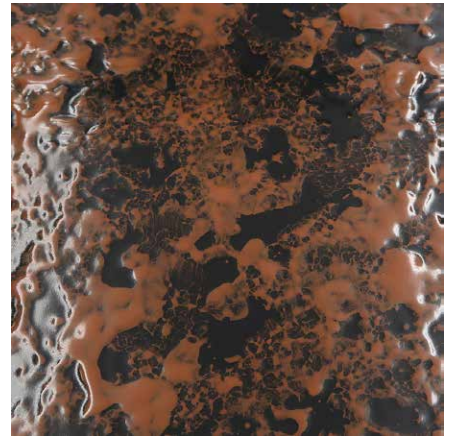

Tactile Porcelain Enamel Metal | Sharkskin | Gold Metallescent

Contact a product manager for bespoke colors and tonalities.

Standard Colors | Tonalties - Digital Ceramic

Tactile Porcelain Enamel Metal |
Glass Artwork

Tactile Porcelain Enamel Metal |
Weathered Steel Artwork

Tactile Porcelain Enamel Metal |
Mineral Artwork

Customized graphics and highly detailed artwork
can be integrated with our Digital Ceramic.
Contact a product manager for more details.

Standard Colors | Tonalities - Sputter Coat

Tactile Porcelain Enamel Metal | Sputter Coat
Freckled Egg

Tactile Porcelain Enamel Metal | Sputter Coat
Green Marble

Tactile Porcelain Enamel Metal | Sputter Coat
Granite

Contact a product manager for bespoke colors and tonalities.

Standard Colors | Tonalities - Sputter Coat

Tactile Porcelain Enamel Metal | Sharkskin Silver

Tactile Porcelain Enamel Metal | Sharkskin Light Silver