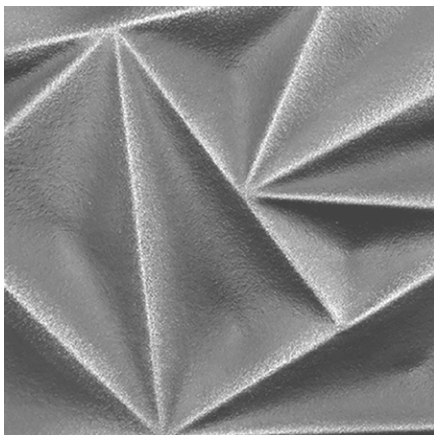

Standard Textures | Patterns

Tactile Cast Zinc | Smooth Platen Cast

Tactile Cast Zinc | Sand Platen Cast

Tactile Cast Zinc | Knocked Down Sand Platen Cast

Tactile Cast Zinc | Coarse Sand Platen Cast

Tactile Cast Zinc | Chased

Tactile Cast Zinc | Scooped Pattern

Tactile Cast Zinc | Geometric Pattern

Tactile Cast Zinc | Fabric Pattern

Contact a product manager for bespoke textures and patterns.

Standard Colors | Tonalities

Tactile Cast Zinc | Natural Zinc

Tactile Cast Zinc | Medium Bronze

Tactile Cast Zinc | Light Bronze

Tactile Cast Zinc | Bronze

Tactile Cast Zinc | Anthracite

Tactile Cast Zinc | Prewathered

Contact a product manager for bespoke colors and tonalities.