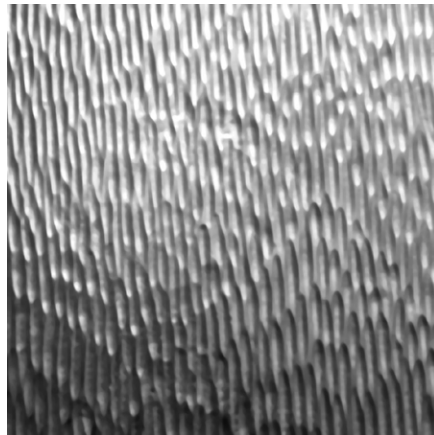

Standard Textures | Patterns

Tactile Cast Zinc | Smooth Platen Cast

Tactile Cast Zinc | Sand Platen Cast

Tactile Cast Zinc | Knocked Down Sand Platen Cast

Tactile Cast Zinc | Coarse Sand Platen Cast

Tactile Cast Zinc | Chased

Tactile Cast Zinc | Scooped Pattern

Tactile Cast Zinc | Geometric Pattern

Tactile Cast Zinc | Fabric Pattern

Contact a product manager for bespoke textures and patterns.

Standard Colors | Tonalities

Tactile Cast Zinc | Natural Zinc

Tactile Cast Zinc | Medium Bronze

Tactile Cast Zinc | Light Bronze

Tactile Cast Zinc | Bronze

Tactile Cast Zinc | Anthracite

Tactile Cast Zinc | Prewathered

Contact a product manager for bespoke colors and tonalities.