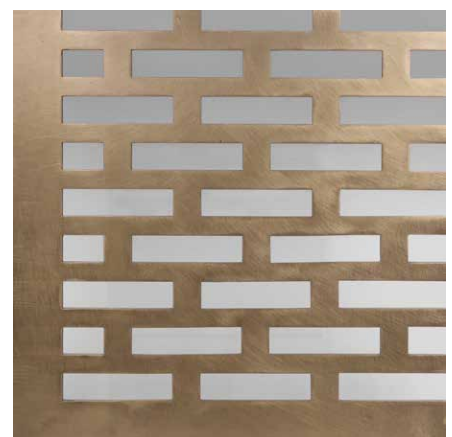

Tactile Formed Bronze |
Cinnabar Patina

Tactile Formed Bronze |
Azure Patina

Tactile Formed Bronze |
Viridian Patina

Tactile Formed Bronze |
Sepia Patina

Contact a product manager for bespoke colors and tonalities.

Standard Textures | Patterns

Tactile Formed Bronze | Non-Directional Finish

Tactile Formed Bronze | Directional Finish

Tactile Formed Bronze | Mill Finish

Tactile Formed Bronze | Chased

Tactile Formed Bronze | Etched
Floral

Tactile Formed Copper | Double Embossed
Brook Flow Pattern

Tactile Formed Copper | Double Embossed
Bump Grid Pattern

Tactile Formed Copper | Double Embossed
Oval Grid Pattern

Tactile Formed Bronze | Perforated

Contact a product manager for bespoke textures and patterns.

Standard Colors | Tonalities

Tactile Formed Bronze |
Rose Patina

Tactile Formed Bronze |
Ochre Patina

Tactile Formed Copper |
Copper

Contact a product manager for bespoke colors and tonalities.