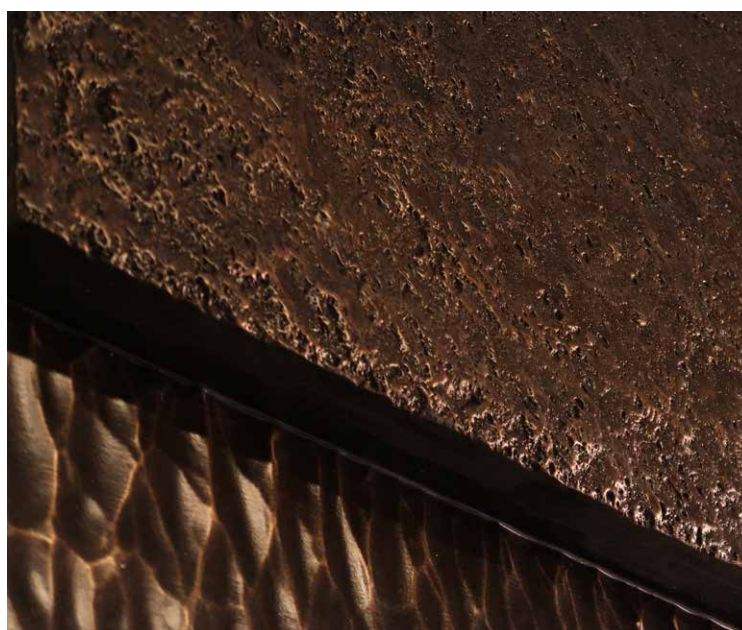

Private Residence Monterrey

PRIVATE RESIDENCE MONTERREY

A stunning residence with cantilevered roof lines are accented with our Tactile Cast Fiber Reinforced Polymer (FRP) Cladding™ with our cast in Bronze Melded Metal™ finish.

The custom panels feature a sand texture, reveals and a sculptural subordinate surface which provides depth and visual interest.

- ARCHITECT:** Drewett Works Architecture
LOCATION: Monterrey, Mexico
MATERIALS: Tactile Fiber Reinforced Polymer™
Tactile Melded Metal, Bronze™
PRODUCTS: Tactile Cladding™